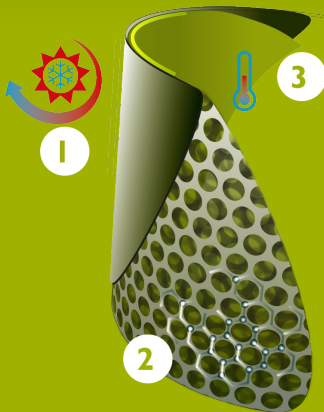

Bekina Boots
footbeds

-40°C
-40°F

PVC free

XAC9P/6253A EN ISO
20344:2022+A1:2024
EN ISO
20345:2022+A1:2024

stepliteX

THERMOPROTEC

FEATURES

- anti-static
- non-metallic toe cap and anti-perforation sole: makes the boot lighter and warmer
- cut resistant
- ladder grip in sole for extra security
- wider fit
- excellent grip, even on wet and greasy surfaces (SRC certified)
- thick outsole: high insulation for extra warm feet
- resistant to fats, manure and a variety of chemicals

INNOVATION
THROUGH
CRAFTSMANSHIP

Size chart

EU 37 - 48 | UK 4 - 13 | US 5 - 15

Size EU	Size UK	Size US	A. Length Of The Last		B. Shaft height		C. Shaft Circumference	
			mm	inch	mm	inch	mm	inch
37	4	5	247	9.72	305	12.01	410	16.14
38	5	5.5	253	9.96	310	12.20	420	16.54
39	6	6	260	10.24	315	12.40	430	16.93
40	6.5	7	267	10.51	320	12.60	430	16.93
41	7	8	273	10.75	325	12.80	440	17.32
42	8	9	280	11.02	330	12.99	450	17.72
43	9	10	287	11.30	335	13.19	460	18.11
44	10	11	294	11.57	340	13.39	470	18.50
45	10.5	12	300	11.81	345	13.58	480	18.90
46	11	13	307	12.09	350	13.78	480	18.90
47	12	14	314	12.36	355	13.98	490	19.29
48	13	15	320	12.60	360	14.17	490	19.29

Please add an extra 1 cm / 0.4 inch for extra comfort or when wearing thick socks.

NEOTANE® TECHNOLOGY

NEOTANE® Technology is the combination of a unique blend of materials and the innovative way of processing it. The high performing NEOTANE® material has been developed based on over 60 years of experience and the feedback from millions of end users. For decades we have been working together with the best equipment suppliers guaranteeing us high quality products made with NEOTANE® Technology.

- 1 Sealed skin: strong and impermeable on the outside
- 2 Tiny air bubble structure: light and insulating
- 3 Self-regulating thermal process on the inside

MADE IN BELGIUM

Since 1962

NEXT GEN TECHNOLOGY