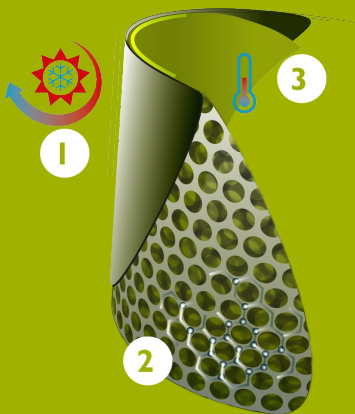

Bekina Boots
footbeds

- 30°C
- 22°F

PVC free

XAN4P/9180A EN ISO 20345:2011

stepliteX

SOLIDGRIP

FEATURES

- anti-static
- cut resistant
- ladder grip in sole for extra security
- wider fit
- extra high toe cap for optimal protection
- excellent grip, even on wet and greasy surfaces (SRC certified)
- easy on & off thanks to kick-off spur
- resistant to fats, manure and a variety of chemicals
- easy to clean and to disinfect

INNOVATION
THROUGH
CRAFTSMANSHIP

Size chart

EU 36 - 49 | UK 3.5 - 15 | US 4 - 16

Size EU	Size UK	Size US	A. Length Of The Last		B. Shaft height		C. Shaft Circumference	
			mm	inch	mm	inch	mm	inch
36	3.5	4	241	9.49	295	11.61	390	15.35
37	4	5	247	9.72	300	11.81	400	15.75
38	5	5.5	253	9.96	305	12.01	410	16.14
39	6	6	260	10.24	310	12.20	420	16.54
40	6.5	7	267	10.51	315	12.40	430	16.93
41	7	8	273	10.75	320	12.60	430	16.93
42	8	9	280	11.02	325	12.80	440	17.32
43	9	10	287	11.30	330	12.99	450	17.72
44	10	11	294	11.57	335	13.19	460	18.11
45	10.5	12	300	11.81	340	13.39	470	18.50
46	11	13	307	12.09	345	13.58	480	18.90
47	12	14	314	12.36	350	13.78	480	18.90
48	13	15	320	12.60	355	13.98	490	19.29
49	14	16	327	12.87	360	14.17	490	19.29

Please add an extra 1 cm / 0.4 inch for extra comfort or when wearing thick socks.

NEOTANE® TECHNOLOGY

NEOTANE® Technology is the combination of a unique blend of materials and the innovative way of processing it. The high performing NEOTANE® material has been developed based on over 60 years of experience and the feedback from millions of end users. For decades we have been working together with the best equipment suppliers guaranteeing us high quality products made with **NEOTANE® Technology.**

- 1 Sealed skin: strong and impermeable on the outside
- 2 Tiny air bubble structure: light and insulating
- 3 Self-regulating thermal process on the inside

MADE IN BELGIUM

Since 1962

NEXT GEN TECHNOLOGY