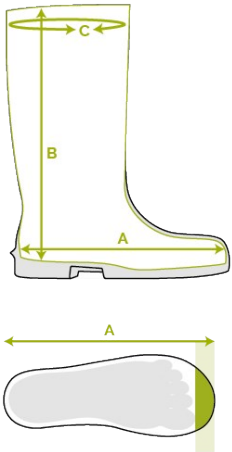

Bekina Boots
footbeds

- 30°C
- 22°F

PVC free

XAN4P/9180A EN ISO 20345:2011

stepliteX

SOLIDGRIP

FEATURES

- anti-static
- cut resistant
- ladder grip in sole for extra security
- wider fit
- extra high toe cap for optimal protection
- excellent grip, even on wet and greasy surfaces (SRC certified)
- easy on & off thanks to kick-off spur
- resistant to fats, manure and a variety of chemicals
- easy to clean and to disinfect

INNOVATION
THROUGH
CRAFTSMANSHIP

Size chart

EU 36 - 49 | UK 3.5 - 15 | US 4 - 16

Size EU	Size UK	Size US	A. Length Of The Last		B. Shaft height		C. Shaft Circumference	
			mm	inch	mm	inch	mm	inch
36	3.5	4	241	9.49	295	11.61	390	15.35
37	4	5	247	9.72	300	11.81	400	15.75
38	5	5.5	253	9.96	305	12.01	410	16.14
39	6	6	260	10.24	310	12.20	420	16.54
40	6.5	7	267	10.51	315	12.40	430	16.93
41	7	8	273	10.75	320	12.60	430	16.93
42	8	9	280	11.02	325	12.80	440	17.32
43	9	10	287	11.30	330	12.99	450	17.72
44	10	11	294	11.57	335	13.19	460	18.11
45	10.5	12	300	11.81	340	13.39	470	18.50
46	11	13	307	12.09	345	13.58	480	18.90
47	12	14	314	12.36	350	13.78	480	18.90
48	13	15	320	12.60	355	13.98	490	19.29
49	14	16	327	12.87	360	14.17	490	19.29

Please add an extra 1 cm / 0.4 inch for extra comfort or when wearing thick socks.

NEOTANE® TECHNOLOGY

NEOTANE® Technology is the combination of a unique blend of materials and the innovative way of processing it. The high performing NEOTANE® material has been developed based on over 60 years of experience and the feedback from millions of end users. For decades we have been working together with the best equipment suppliers guaranteeing us high quality products made with **NEOTANE® Technology.**