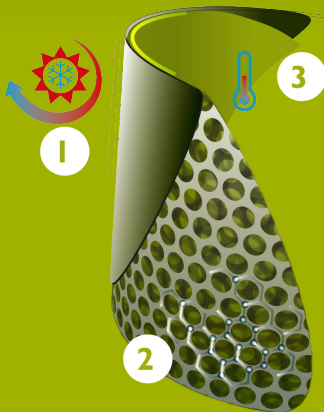

FEATURES

- anti-static
- ladder grip in sole for extra security
- flexible material, even at low temperatures
- standard fit
- excellent grip, even on wet and greasy surfaces (SRC certified)
- resistant to fats, manure and a variety of chemicals
- easy to clean and to disinfect

INNOVATION
THROUGH
CRAFTSMANSHIP

Size chart

EU 36 - 48 | UK 3.5 - 13 | US 4 - 15

Size EU	Size UK	Size US	A. Length Of The Last		B. Shaft height		C. Shaft Circumference	
			mm	inch	mm	inch	mm	inch
36	3.5	4	241	9.49	305	12.01	380	14.96
37	4	5	247	9.72	310	12.20	390	15.35
38	5	5.5	253	9.96	315	12.40	400	15.75
39	6	6	260	10.24	320	12.60	410	16.14
40	6.5	7	267	10.51	325	12.80	420	16.54
41	7	8	273	10.75	330	12.99	420	16.54
42	8	9	280	11.02	335	13.19	430	16.93
43	9	10	287	11.30	340	13.39	440	17.32
44	10	11	294	11.57	345	13.58	450	17.72
45	10.5	12	304	11.97	350	13.78	460	18.11
46	11	13	309	12.17	355	13.98	470	18.50
47	12	14	314	12.36	360	14.17	470	18.50
48	13	15	320	12.60	365	14.37	480	18.90

Please add an extra 1 cm / 0.4 inch for extra comfort or when wearing thick socks.

NEOTANE® TECHNOLOGY

NEOTANE® Technology is the combination of a unique blend of materials and the innovative way of processing it. The high performing NEOTANE® material has been developed based on over 60 years of experience and the feedback from millions of end users. For decades we have been working together with the best equipment suppliers guaranteeing us high quality products made with NEOTANE® Technology.

- 1 Sealed skin: strong and impermeable on the outside
- 2 Tiny air bubble structure: light and insulating
- 3 Self-regulating thermal process on the inside

MADE IN
BELGIUM

Since 1962

NEXT GEN TECHNOLOGY