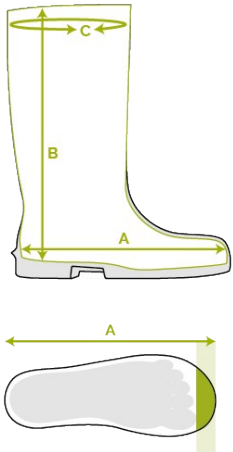

Bekina Boots insoles

+

-20°C
-4°F

S4

PVC free

PAN3P/9180A EN ISO
20344:2022+A1:2024
EN ISO
20345:2022+A1:2024

steplite

EASYGRIP

FEATURES

- anti-static
- ladder grip in sole for extra security
- flexible material, even at low temperatures
- standard fit
- excellent grip, even on wet and greasy surfaces (SRC certified)
- resistant to fats, manure and a variety of chemicals
- easy to clean and to disinfect

INNOVATION
THROUGH
CRAFTSMANSHIP

Size chart

EU 36 - 48 | UK 3.5 - 13 | US 4 - 15

Size EU	Size UK	Size US	A. Length Of The Last		B. Shaft height		C. Shaft Circumference	
			mm	inch	mm	inch	mm	inch
36	3.5	4	241	9.49	305	12.01	380	14.96
37	4	5	247	9.72	310	12.20	390	15.35
38	5	5.5	253	9.96	315	12.40	400	15.75
39	6	6	260	10.24	320	12.60	410	16.14
40	6.5	7	267	10.51	325	12.80	420	16.54
41	7	8	273	10.75	330	12.99	420	16.54
42	8	9	280	11.02	335	13.19	430	16.93
43	9	10	287	11.30	340	13.39	440	17.32
44	10	11	294	11.57	345	13.58	450	17.72
45	10.5	12	304	11.97	350	13.78	460	18.11
46	11	13	309	12.17	355	13.98	470	18.50
47	12	14	314	12.36	360	14.17	470	18.50
48	13	15	320	12.60	365	14.37	480	18.90