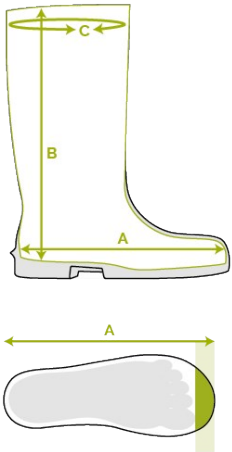

### FEATURES

- anti-static
- robust, yet lightweight
- wider fit
- safety: steel toe cap (S4)
- extra high toe cap for optimal protection
- excellent grip, even on wet and greasy surfaces (SRC certified)
- resistant to fats, manure and a variety of chemicals
- easy to clean and to disinfect

## Size chart

EU 36 - 49 | UK 3.5 - 15 | US 4 - 16

Size EU	Size UK	Size US	A.		B.		C.	
			mm	inch	mm	inch	mm	inch
36	3.5	4	241	9.49	295	11.61	390	15.35
37	4	5	247	9.72	300	11.81	400	15.75
38	5	5.5	253	9.96	305	12.01	410	16.14
39	6	6	260	10.24	310	12.20	420	16.54
40	6.5	7	267	10.51	315	12.40	430	16.93
41	7	8	273	10.75	320	12.60	430	16.93
42	8	9	280	11.02	325	12.80	440	17.32
43	9	10	287	11.30	330	12.99	450	17.72
44	10	11	294	11.57	335	13.19	460	18.11
45	10.5	12	300	11.81	340	13.39	470	18.50
46	11	13	307	12.09	345	13.58	480	18.90
47	12	14	314	12.36	350	13.78	480	18.90
48	13	15	320	12.60	355	13.98	490	19.29
49	14	16	327	12.87	360	14.17	490	19.29