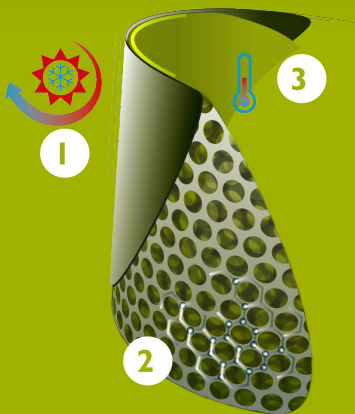

Size chart

EU 36 - 49 | UK 3.5 - 15 | US 4 - 16

Size EU	Size UK	Size US	A.		B.		C.	
			mm	inch	mm	inch	mm	inch
36	3.5	4	241	9.49	295	11.61	390	15.35
37	4	5	247	9.72	300	11.81	400	15.75
38	5	5.5	253	9.96	305	12.01	410	16.14
39	6	6	260	10.24	310	12.20	420	16.54
40	6.5	7	267	10.51	315	12.40	430	16.93
41	7	8	273	10.75	320	12.60	430	16.93
42	8	9	280	11.02	325	12.80	440	17.32
43	9	10	287	11.30	330	12.99	450	17.72
44	10	11	294	11.57	335	13.19	460	18.11
45	10.5	12	300	11.81	340	13.39	470	18.50
46	11	13	307	12.09	345	13.58	480	18.90
47	12	14	314	12.36	350	13.78	480	18.90
48	13	15	320	12.60	355	13.98	490	19.29
49	14	16	327	12.87	360	14.17	490	19.29

Please add an extra 0.4 inch for extra comfort or when wearing thick socks

NEOTANE® TECHNOLOGY

NEOTANE® Technology is the combination of a unique blend of materials and the innovative way of processing it.

The high performing NEOTANE material has been developed based on over 60 years of experience and the feedback from millions of end users. For decades we have been working together with the best equipment suppliers guaranteeing us high quality products made with **NEOTANE® Technology**.

1. 1 Sealed skin: strong and impermeable on the outside
2. 2 Tiny air bubble structure: light and insulating
3. 3 Self-regulating thermal process on the inside

MADE IN BELGIUM

Since 1962

NEXT GEN TECHNOLOGY

LONG-LASTING COMFORT

INNOVATIVE SAFETY FEATURES

SUPERIOR SUSTAINABILITY

Bekina Boots nv • Berchemstraat 124 • 9690 Kluisbergen (BE)

+ 32 55 39 00 20 • info@bekina-boots.com • www.bekina-boots.com • Date/revised 10/24/2024