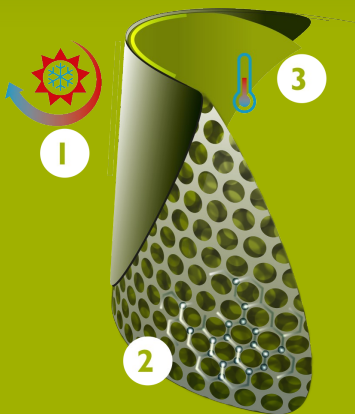

Bekina Boots
Footbeds

- 30°C
- 22°F

PVC free

XAN4P/9180A EN ISO 20345:2011

stepliteX

SOLIDGRIP

FEATURES

- anti-static
- cut resistant
- ladder grip in sole for extra security
- wider fit
- extra high toe cap for optimal protection
- excellent grip, even on wet and greasy surfaces (SRC certified)
- easy on & off thanks to kick-off spur
- resistant to fats, manure and a variety of chemicals
- easy to clean and to disinfect

INNOVATION
THROUGH
CRAFTSMANSHIP

Size chart

EU 36 - 49 | UK 3.5 - 15 | US 4 - 16

Please add an extra 0.4 inch for extra comfort or when wearing thick socks

Size EU	Size UK	Size US	A.		B.		C.	
			mm	inch	mm	inch	mm	inch
36	3.5	4	241	9.49	295	11.61	390	15.35
37	4	5	247	9.72	300	11.81	400	15.75
38	5	5.5	253	9.96	305	12.01	410	16.14
39	6	6	260	10.24	310	12.20	420	16.54
40	6.5	7	267	10.51	315	12.40	430	16.93
41	7	8	273	10.75	320	12.60	430	16.93
42	8	9	280	11.02	325	12.80	440	17.32
43	9	10	287	11.30	330	12.99	450	17.72
44	10	11	294	11.57	335	13.19	460	18.11
45	10.5	12	300	11.81	340	13.39	470	18.50
46	11	13	307	12.09	345	13.58	480	18.90
47	12	14	314	12.36	350	13.78	480	18.90
48	13	15	320	12.60	355	13.98	490	19.29
49	14	16	327	12.87	360	14.17	490	19.29

- 1 Sealed skin: strong and impermeable on the outside
- 2 Tiny air bubble structure: light and insulating
- 3 Self-regulating thermal process on the inside

MADE IN BELGIUM

Since 1962

NEXT GEN TECHNOLOGY