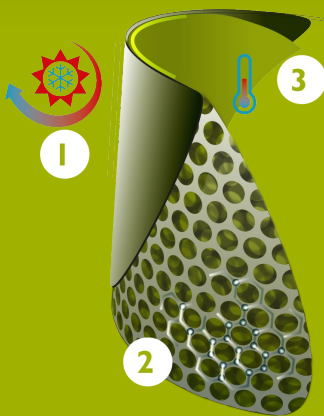

Bekina Boots
insoles

PAN3P/9180A EN ISO
20345:2011

steplite

EASYGRIP

FEATURES

- anti-static
- ladder grip in sole for extra security
- flexible material, even at low temperatures
- standard fit
- excellent grip, even on wet and greasy surfaces (SRC certified)
- resistant to fats, manure and a variety of chemicals
- easy to clean and to disinfect

INNOVATION
THROUGH
CRAFTSMANSHIP

Size chart

EU 36 - 48 | UK 3.5 - 13 | US 4 - 15

| Size EU | Size UK | Size US | A. | | B. | | C. | |
|---------|---------|---------|-----|-------|-----|-------|-----|-------|
| | | | mm | inch | mm | inch | mm | inch |
| 36 | 3.5 | 4 | 241 | 9.49 | 305 | 12.01 | 380 | 14.96 |
| 37 | 4 | 5 | 247 | 9.72 | 310 | 12.20 | 390 | 15.35 |
| 38 | 5 | 5.5 | 253 | 9.96 | 315 | 12.40 | 400 | 15.75 |
| 39 | 6 | 6 | 260 | 10.24 | 320 | 12.60 | 410 | 16.14 |
| 40 | 6.5 | 7 | 267 | 10.51 | 325 | 12.80 | 420 | 16.54 |
| 41 | 7 | 8 | 273 | 10.75 | 330 | 12.99 | 420 | 16.54 |
| 42 | 8 | 9 | 280 | 11.02 | 335 | 13.19 | 430 | 16.93 |
| 43 | 9 | 10 | 287 | 11.30 | 340 | 13.39 | 440 | 17.32 |
| 44 | 10 | 11 | 294 | 11.57 | 345 | 13.58 | 450 | 17.72 |
| 45 | 10.5 | 12 | 304 | 11.97 | 350 | 13.78 | 460 | 18.11 |
| 46 | 11 | 13 | 309 | 12.17 | 355 | 13.98 | 470 | 18.50 |
| 47 | 12 | 14 | 314 | 12.36 | 360 | 14.17 | 470 | 18.50 |
| 48 | 13 | 15 | 320 | 12.60 | 365 | 14.37 | 480 | 18.90 |

Please add an extra 0.4 inch for extra comfort or when wearing thick socks

NEOTANE® TECHNOLOGY

NEOTANE® Technology is the combination of a unique blend of materials and the innovative way of processing it.

- 1 Sealed skin: strong and impermeable on the outside
- 2 Tiny air bubble structure: light and insulating
- 3 Self-regulating thermal process on the inside

MADE IN BELGIUM

Since 1962

NEXT GEN TECHNOLOGY