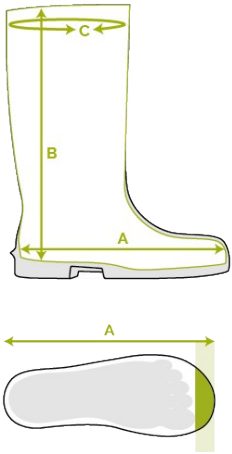

Bekina Boots
insoles

PAN3P/9180A EN ISO
20345:2011

steplite

EASYGRIP

FEATURES

- anti-static
- ladder grip in sole for extra security
- flexible material, even at low temperatures
- standard fit
- excellent grip, even on wet and greasy surfaces (SRC certified)
- resistant to fats, manure and a variety of chemicals
- easy to clean and to disinfect

INNOVATION
THROUGH
CRAFTSMANSHIP

Size chart

EU 36 - 48 | UK 3.5 - 13 | US 4 - 15

| Size EU | Size UK | Size US | A. | | B. | | C. | |
|---------|---------|---------|-----|-------|-----|-------|-----|-------|
| | | | mm | inch | mm | inch | mm | inch |
| 36 | 3.5 | 4 | 241 | 9.49 | 305 | 12.01 | 380 | 14.96 |
| 37 | 4 | 5 | 247 | 9.72 | 310 | 12.20 | 390 | 15.35 |
| 38 | 5 | 5.5 | 253 | 9.96 | 315 | 12.40 | 400 | 15.75 |
| 39 | 6 | 6 | 260 | 10.24 | 320 | 12.60 | 410 | 16.14 |
| 40 | 6.5 | 7 | 267 | 10.51 | 325 | 12.80 | 420 | 16.54 |
| 41 | 7 | 8 | 273 | 10.75 | 330 | 12.99 | 420 | 16.54 |
| 42 | 8 | 9 | 280 | 11.02 | 335 | 13.19 | 430 | 16.93 |
| 43 | 9 | 10 | 287 | 11.30 | 340 | 13.39 | 440 | 17.32 |
| 44 | 10 | 11 | 294 | 11.57 | 345 | 13.58 | 450 | 17.72 |
| 45 | 10.5 | 12 | 304 | 11.97 | 350 | 13.78 | 460 | 18.11 |
| 46 | 11 | 13 | 309 | 12.17 | 355 | 13.98 | 470 | 18.50 |
| 47 | 12 | 14 | 314 | 12.36 | 360 | 14.17 | 470 | 18.50 |
| 48 | 13 | 15 | 320 | 12.60 | 365 | 14.37 | 480 | 18.90 |

Please add an extra 0.4 inch for extra comfort or when wearing thick socks

NEOTANE® TECHNOLOGY

NEOTANE® Technology is the combination of a unique blend of materials and the innovative way of processing it.