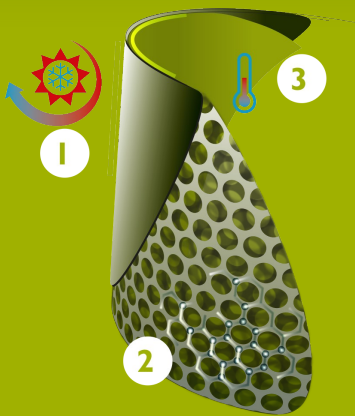

Bekina Boots
Footbeds

XAN3P/9180A EN ISO 20345:2011

stepliteX

SOLIDGRIP

FEATURES

- anti-static
- cut resistant
- ladder grip in sole for extra security
- wider fit
- extra high toe cap for optimal protection
- excellent grip, even on wet and greasy surfaces (SRC certified)
- easy on & off thanks to kick-off spur
- resistant to fats, manure and a variety of chemicals
- easy to clean and to disinfect

INNOVATION
THROUGH
CRAFTSMANSHIP

Size chart

EU 36 - 49 | UK 3.5 - 15 | US 4 - 16

Size EU	Size UK	Size US	A.		B.		C.	
			mm	inch	mm	inch	mm	inch
36	3.5	4	241	9.49	295	11.61	390	15.35
37	4	5	247	9.72	300	11.81	400	15.75
38	5	5.5	253	9.96	305	12.01	410	16.14
39	6	6	260	10.24	310	12.20	420	16.54
40	6.5	7	267	10.51	315	12.40	430	16.93
41	7	8	273	10.75	320	12.60	430	16.93
42	8	9	280	11.02	325	12.80	440	17.32
43	9	10	287	11.30	330	12.99	450	17.72
44	10	11	294	11.57	335	13.19	460	18.11
45	10.5	12	300	11.81	340	13.39	470	18.50
46	11	13	307	12.09	345	13.58	480	18.90
47	12	14	314	12.36	350	13.78	480	18.90
48	13	15	320	12.60	355	13.98	490	19.29
49	14	16	327	12.87	360	14.17	490	19.29

Please add an extra 0.4 inch for extra comfort or when wearing thick socks

NEOTANE[®] TECHNOLOGY

NEOTANE[®] Technology is the combination of a unique blend of materials and the innovative way of processing it.

- 1 Sealed skin: strong and impermeable on the outside
- 2 Tiny air bubble structure: light and insulating
- 3 Self-regulating thermal process on the inside

MADE IN BELGIUM

Since 1962

NEXT GEN TECHNOLOGY