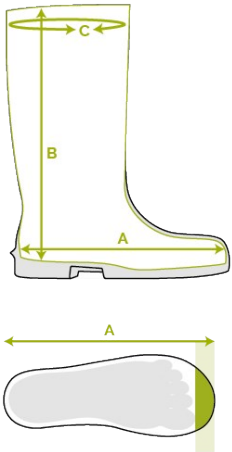

Bekina Boots
Footbeds

XAN3P/9180A EN ISO 20345:2011

stepliteX

SOLIDGRIP

FEATURES

- anti-static
- cut resistant
- ladder grip in sole for extra security
- wider fit
- extra high toe cap for optimal protection
- excellent grip, even on wet and greasy surfaces (SRC certified)
- easy on & off thanks to kick-off spur
- resistant to fats, manure and a variety of chemicals
- easy to clean and to disinfect

INNOVATION
THROUGH
CRAFTSMANSHIP

Size chart

EU 36 - 49 | UK 3.5 - 15 | US 4 - 16

Size EU	Size UK	Size US	A.		B.		C.	
			mm	inch	mm	inch	mm	inch
36	3.5	4	241	9.49	295	11.61	390	15.35
37	4	5	247	9.72	300	11.81	400	15.75
38	5	5.5	253	9.96	305	12.01	410	16.14
39	6	6	260	10.24	310	12.20	420	16.54
40	6.5	7	267	10.51	315	12.40	430	16.93
41	7	8	273	10.75	320	12.60	430	16.93
42	8	9	280	11.02	325	12.80	440	17.32
43	9	10	287	11.30	330	12.99	450	17.72
44	10	11	294	11.57	335	13.19	460	18.11
45	10.5	12	300	11.81	340	13.39	470	18.50
46	11	13	307	12.09	345	13.58	480	18.90
47	12	14	314	12.36	350	13.78	480	18.90
48	13	15	320	12.60	355	13.98	490	19.29
49	14	16	327	12.87	360	14.17	490	19.29

Please add an extra 0.4 inch for extra comfort or when wearing thick socks

NEOTANE[®] TECHNOLOGY

NEOTANE[®] Technology is the combination of a unique blend of materials and the innovative way of processing it.