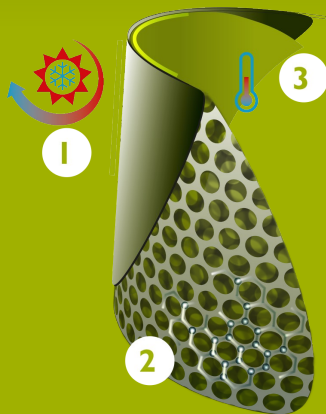

Size chart

EU 37 - 48 | UK 4 - 13 | US 5 - 15

Size EU	Size UK	Size US	A.		B.		C.	
			mm	inch	mm	inch	mm	inch
37	4	5	247	9.72	305	12.01	410	16.14
38	5	5.5	253	9.96	310	12.20	420	16.54
39	6	6	260	10.24	315	12.40	430	16.93
40	6.5	7	267	10.51	320	12.60	430	16.93
41	7	8	273	10.75	325	12.80	440	17.32
42	8	9	280	11.02	330	12.99	450	17.72
43	9	10	287	11.30	335	13.19	460	18.11
44	10	11	294	11.57	340	13.39	470	18.50
45	10.5	12	300	11.81	345	13.58	480	18.90
46	11	13	307	12.09	350	13.78	480	18.90
47	12	14	314	12.36	355	13.98	490	19.29
48	13	15	320	12.60	360	14.17	490	19.29

Please add an extra 0.4 inch for extra comfort or when wearing thick socks

NEOTANE® TECHNOLOGY

NEOTANE® Technology is the combination of a unique blend of materials and the innovative way of processing it.

The high performing NEOTANE material has been developed based on over 60 years of experience and the feedback from millions of end users. For decades we have been working together with the best equipment suppliers guaranteeing us high quality products made with **NEOTANE® Technology.**

1. 1 Sealed skin: strong and impermeable on the outside
2. 2 Tiny air bubble structure: light and insulating
3. 3 Self-regulating thermal process on the inside

MADE IN BELGIUM

Since 1962

NEXT GEN TECHNOLOGY

LONG-LASTING COMFORT

INNOVATIVE SAFETY FEATURES

SUPERIOR SUSTAINABILITY

Bekina Boots nv • Berchemstraat 124 • 9690 Kluisbergen (BE)

+ 32 55 39 00 20 • info@bekina-boots.com • www.bekina-boots.com • Date/revised 10/24/2024