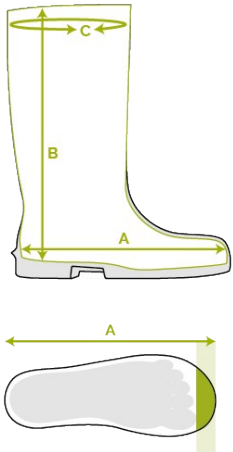

Bekina Boots
Footbeds

XAS9P/5562Y EN ISO 20345:2011

stepliteX

STORMGRIP

FEATURES

- anti-static
- robust, yet lightweight
- flexible material for increased comfort
- wider fit
- safety: non-metallic toe cap and midsole (S5): no corrosion
- 100% waterproof for warm and dry feet
- yellow rubber pad for extreme slip resistance, extra wear resistance and soft cushioning
- excellent grip, even on wet and greasy surfaces (SRC certified)
- side of the sole: closed rim to avoid net trapping
- resistant to fats, manure and a variety of chemicals

INNOVATION
THROUGH
CRAFTSMANSHIP

Size chart

EU 37 - 48 | UK 4 - 13 | US 5 - 15

Size EU	Size UK	Size US	A.		B.		C.	
			mm	inch	mm	inch	mm	inch
37	4	5	247	9.72	305	12.01	410	16.14
38	5	5.5	253	9.96	310	12.20	420	16.54
39	6	6	260	10.24	315	12.40	430	16.93
40	6.5	7	267	10.51	320	12.60	430	16.93
41	7	8	273	10.75	325	12.80	440	17.32
42	8	9	280	11.02	330	12.99	450	17.72
43	9	10	287	11.30	335	13.19	460	18.11
44	10	11	294	11.57	340	13.39	470	18.50
45	10.5	12	300	11.81	345	13.58	480	18.90
46	11	13	307	12.09	350	13.78	480	18.90
47	12	14	314	12.36	355	13.98	490	19.29
48	13	15	320	12.60	360	14.17	490	19.29

Please add an extra 0.4 inch for extra comfort or when wearing thick socks

NEOTANE[®] TECHNOLOGY

NEOTANE[®] Technology is the combination of a unique blend of materials and the innovative way of processing it.